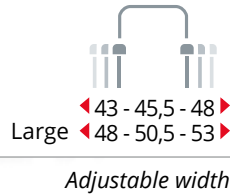

750 MAXI

+ Kg 54
 BATTERY

750 Maxi Electronic chair for external use
 for difficult tracks

Standard: With its strong 700 watt motors, allows to drive every type of soil or gradient. Electromagnetic brakes. Batteries: 4X50 AMP without maintenance. Range 6 h (40 km). Speed: 10 km/h.

Optional: Electrically adjustable backrest. Back basket.

Classificazione ISO 12.21.27.009+12.24.03.163

cm Ø 38	cm Ø 25	L 43 - 48	L 48 - 53	L 66 - 71	L 84 - 120	h 55	Standard				20%	Portata 150 kg